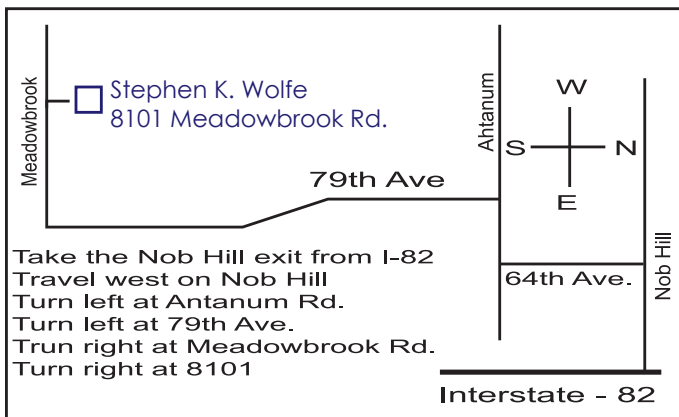

www.skwolfe.com

Selecting Your Portrait...

We show proof previews of the portrait images we have recorded during the portrait session. Proofs are a working tool, copyrighted by the studio, and if released to the customer as a convenience, **must be returned at the time the order is placed. Additionally, it is our responsibility to remind you that these previews are protected by federal copyright laws which prohibit their unlawful copy or duplication.**

Decorator Wall Portraits...

Special Student Prices - 25% Discount

11 x 14 Canvas Brush Stroke	$ 280.00
16 x 20 Canvas Brush Stroke	$ 535.00
20 x 24 Canvas Brush Stroke	$ 585.00
24 x 30 Canvas Brush Stroke	$ 760.00

"Ultimate Senior Portrait Park"

8101 Meadowbrook Rd.
Yakima, Wa 98903
(509) 965-2434
Fax (509) 965-5144

Stephen K. Wolfe
Portrait Design